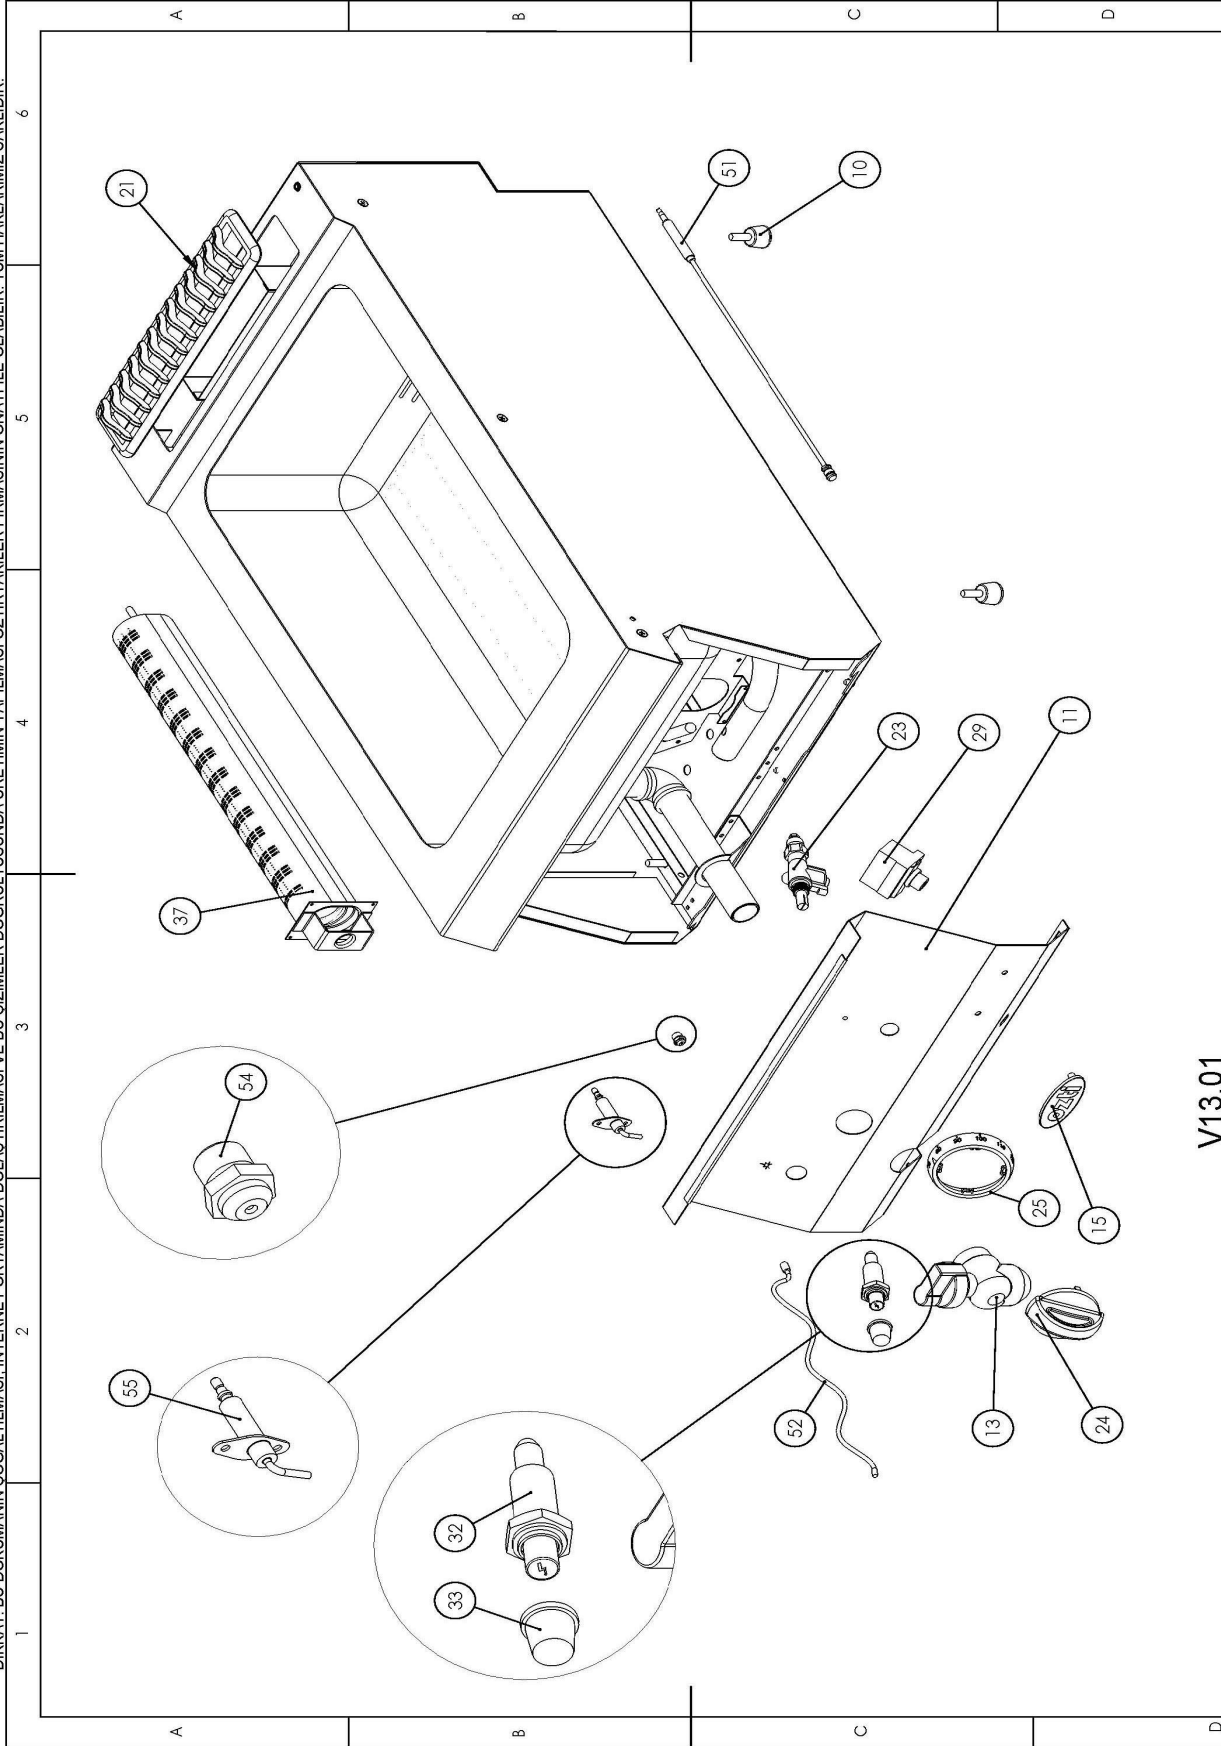

DİKKAT: BU DÖKÜMANIN COĞALTILMASI, İNTERNET ORTAMINDA DOLAŞTIRILMASI VE BU ÇİZİMLER DOĞRULUŞUNDA ÜRETİMİN YAPILMASI ÖZTİRYAKİLER FİRMASININ ONAYI İLE OLABİLİR. TÜM HAKLARIMIZ SAKLIDIR.

V13.01

ARGE
KONTROLLÜ KOPYA

V13.01

öztiryakiler

PARÇA ADI:

DIN 7168
ORTA

TOLERANS:

MATERYAL:

TARİHİ:

İMZA:

BİSM:

T.ERDOĞAN

M.HACI

M.HACI

M.HACI

21.01.2013

21.01.2013

21.01.2013

KALINLIK

19851.07

AĞIRLIK(gram)

TÜM ÖLÇÜLER mm ÇİNSİNDİR

REVİZYON

ÖLÇEK 1:10

T.RESİMNO

OBG 4070 servis

WARNING: IT IS APPROPRIATE TO MULTIPLY, USE, DISPLAY AT COMPUTER/INTERNET AND PRODUCE THE PRODUCT WITH ITS DRAWINGS WITH THE APPROVAL OF ÖZTİRYAKİLER COMPANY. ALL RIGHTS RESERVED.